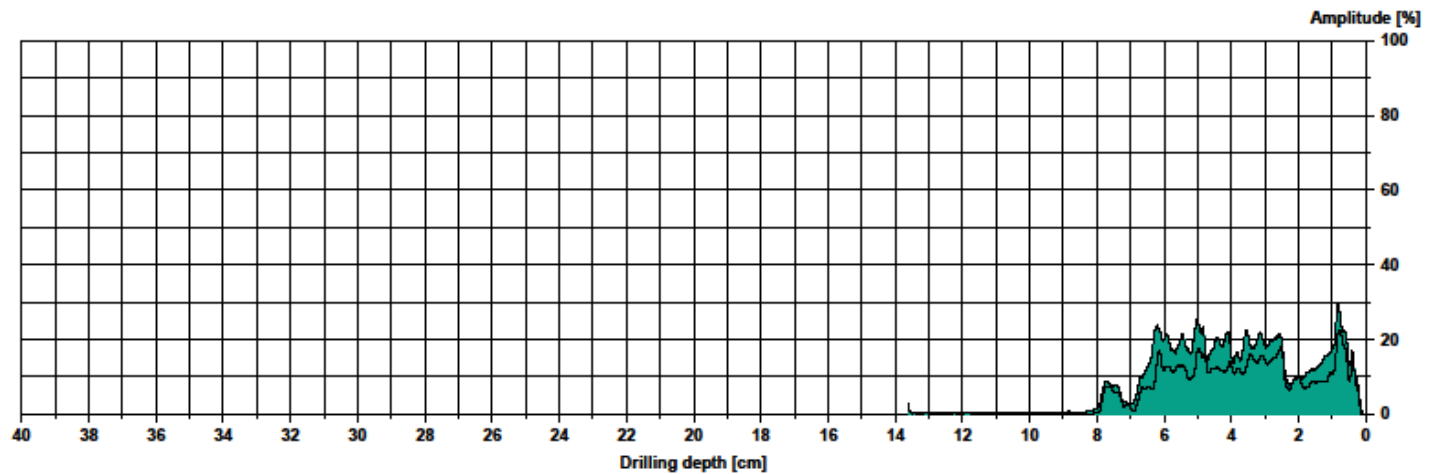

## Measuring / object data

Measurement no.:	31	Speed	: 2500 r/min	Diameter:	
ID number	: RAVET AC0150102	Needle state:	--	Level	:
Drilling depth	: 13.83 cm	Tilt	: -10°	Direction:	
Date	: 19.10.2022	Offset	: 66 / 279	Species	:
Time	: 14:48:03	Avg. curve	: off / off	Location	:
Feed	: 150 cm/min	Name	:		